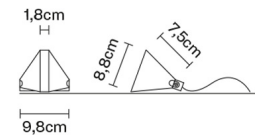

TRIPLA

F41B0176

Formidable Studio & Desall

Description

Table lamp with transparent crystal diffuser. Bronze painted aluminium structure.

Dimensions

Voltage

220-240V

Ceiling

Downlight

Weight Lamp

Net: 0.79 kg

Packaging

Gross weight: 0.86 kg
Volume: 0.004 m³
Number of boxes: 1

Specs

IP40